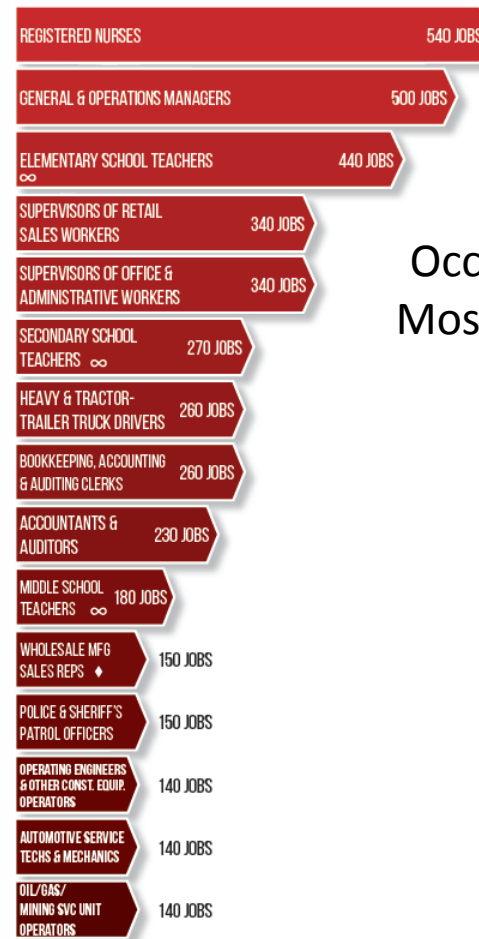

Occupations with the Most Annual Openings

(paying at least $31,490 a year as of 2013)