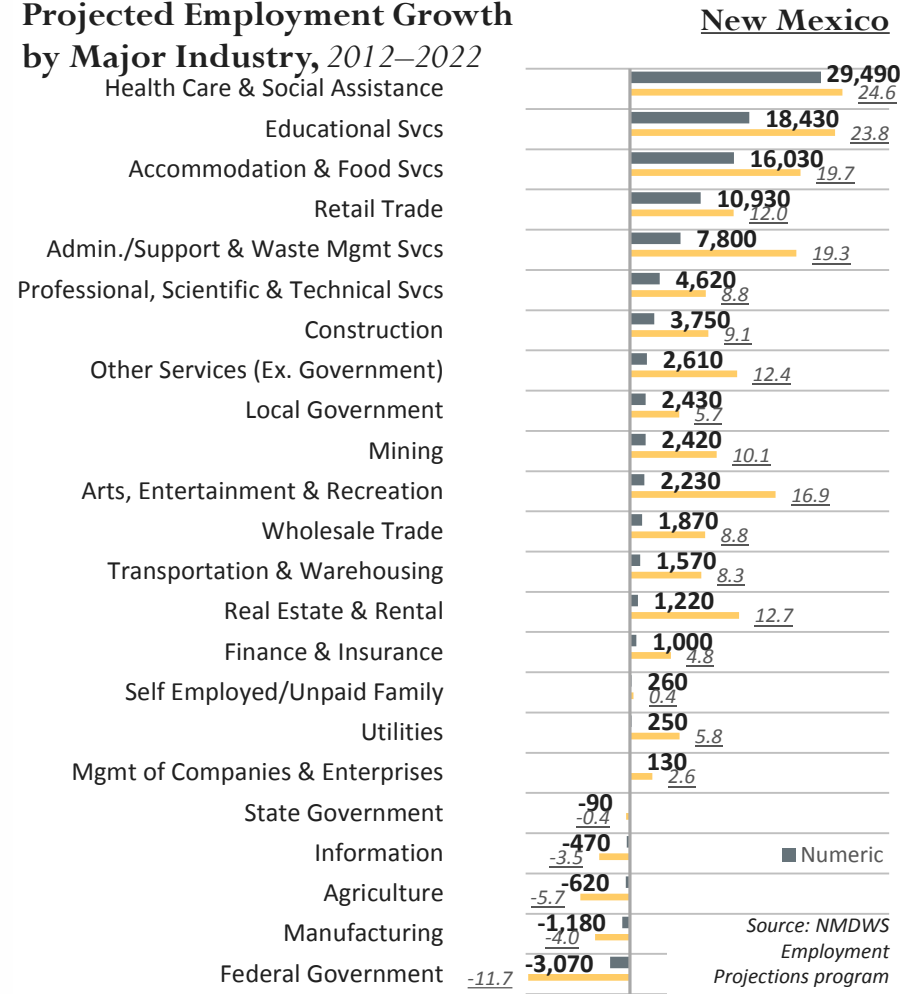

Projected Growth of Major Industry Sectors

Projected Employment Growth by Major Industry, 2012–2022