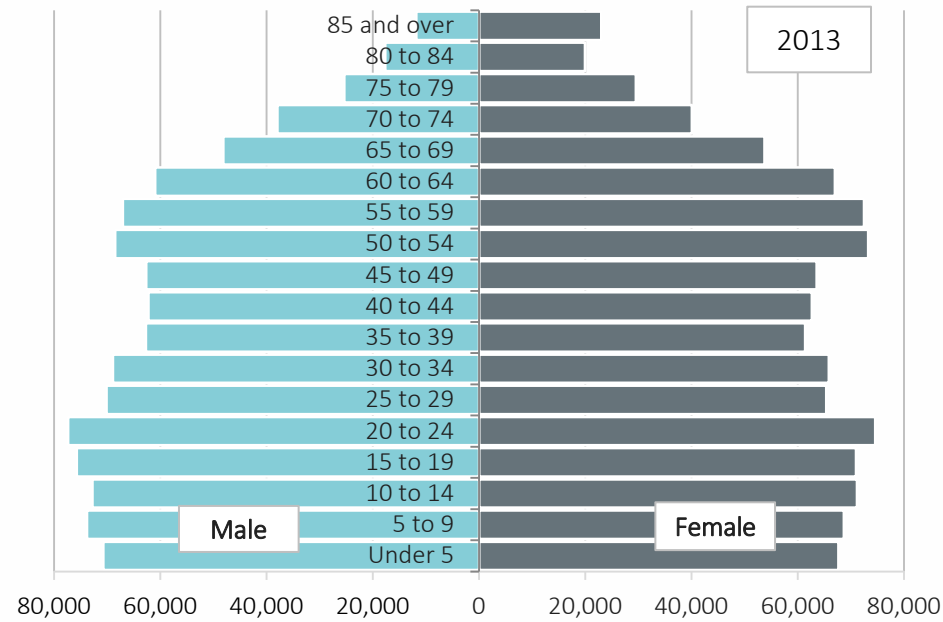

## Labor Force, Employment and Unemployment Trends for New Mexico

# New Mexico Population by Age

Source: U.S. Census Bureau, American Community Survey, 2013 1-Year Estimates, Table B01001: Sex by Age and State Population Estimates and Demographic Components of Population Change: 1990 to 1999