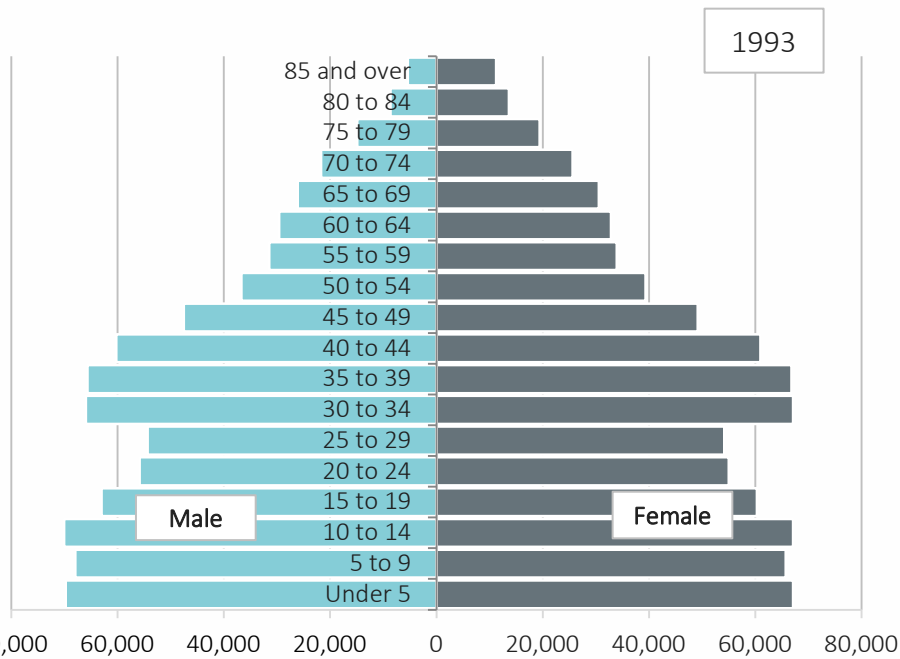

## Labor Force, Employment and Unemployment Trends for New Mexico

### Labor Force Graph

Seasonally adjusted Labor Force, Employment and Unemployment data in New Mexico

Source: NMDWS, Local Area Unemployment Statistics program in conjunction with U.S. Bureau of Labor Statistics

# New Mexico Population by Age

Source: U.S. Census Bureau, American Community Survey, 2013 1-Year Estimates, Table B01001: Sex by Age and State Population Estimates and Demographic Components of Population Change: 1990 to 1999