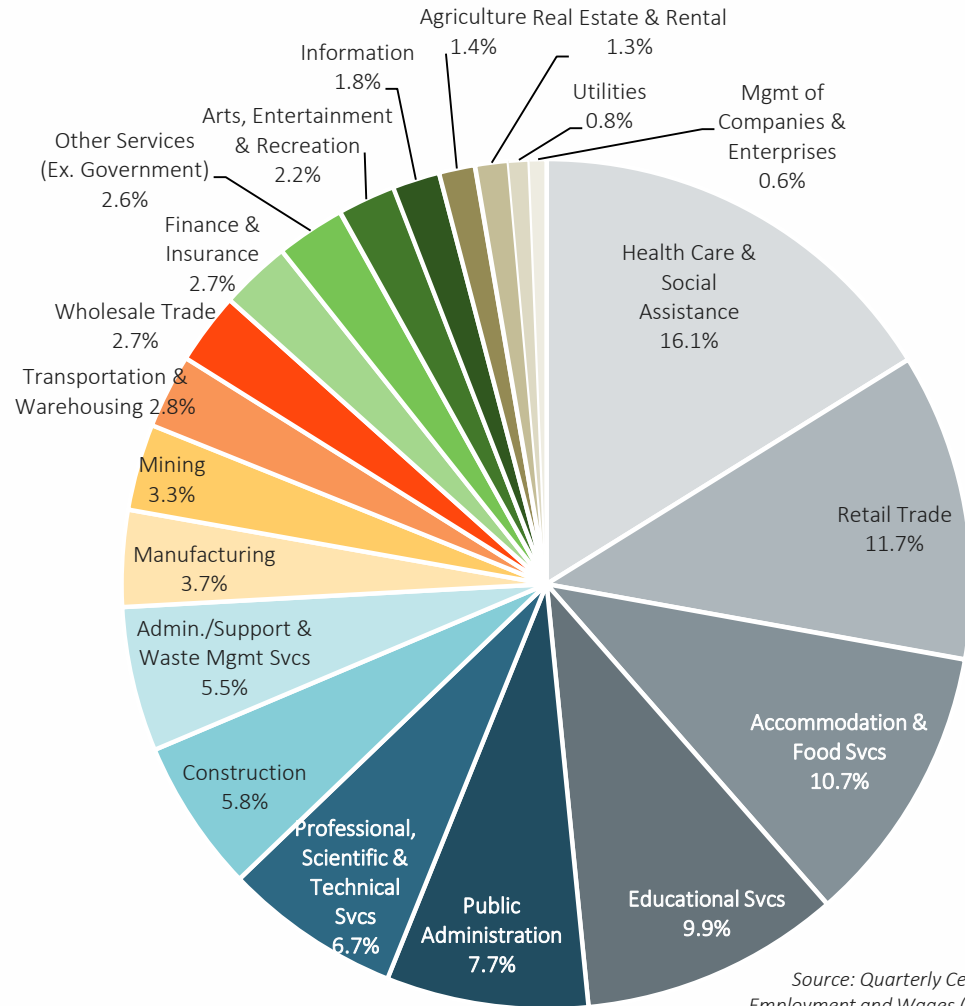

New Mexico Industry Distribution

Source: Quarterly Census of Employment and Wages (QCEW)