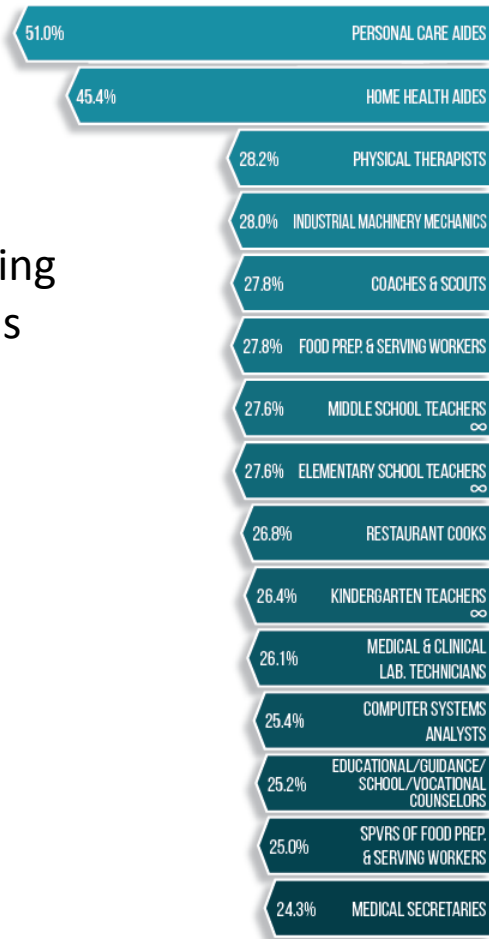

Occupation Opportunities

Fastest Growing Occupations

(with at least 50 annual job openings projected between 2012 and 2022)