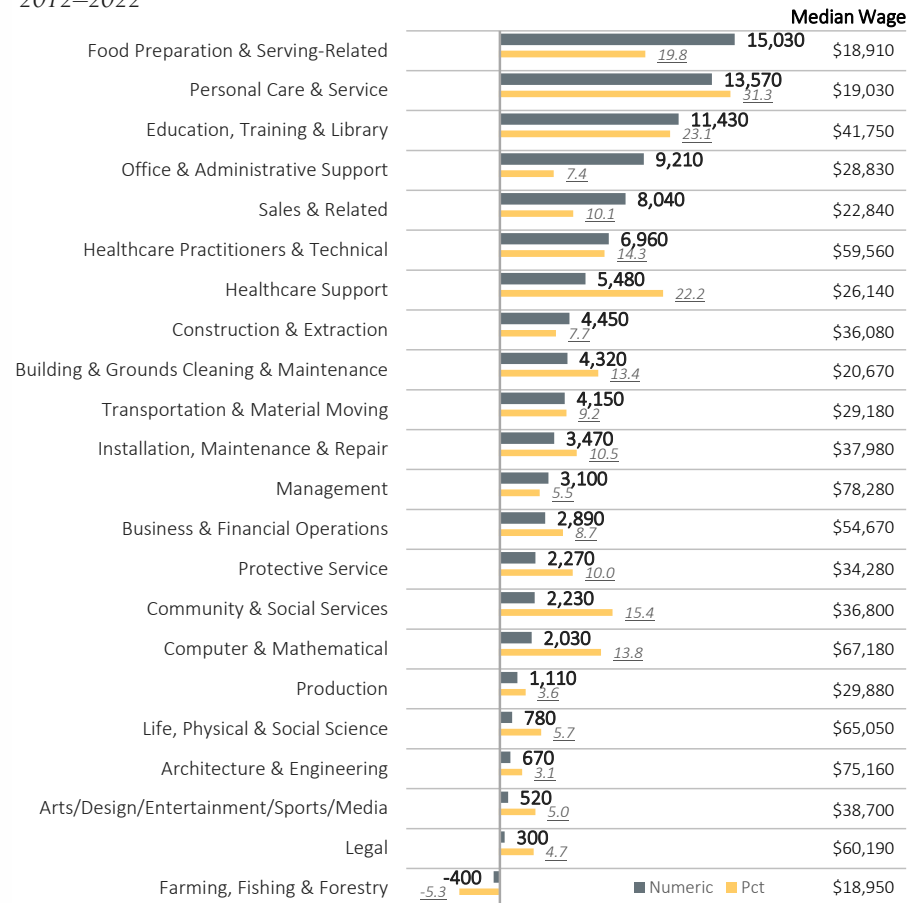

Projected Growth by Major Occupation

**Projected Employment Growth by Major Occupation, New Mexico
2012–2022**

Source: NMDWS Employment Projections program Growth is rounded.